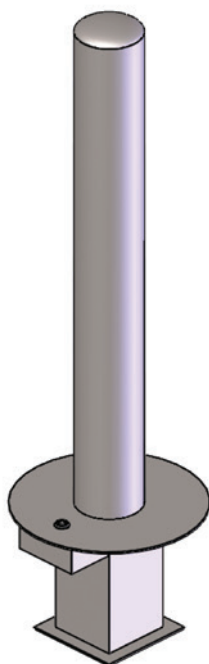

BOLLARD

URBAN FURNISHING

BOLLARD

FIXED

REMOVABLE

BURIED

Bollard from the Urban Furnishing line by New VMR S.r.l.,
entirely made of AISI304 stainless steel,
or AISI316L stainless steel, fixed/buried or removable bollards on demand.

Stainless steel finish or painted with special RAL colours.

Fixed or removable type with flange

MODELS AND DIMENSIONS

MOD 1

AISI304 stainless steel bollard
diameter 101,6mm thickness 2mm and height of 800mm above ground

MOD 2

AISI304 stainless steel bollard
diameter 101,6mm thickness 2mm and height of 800mm above ground,
completed with flange with diameter 190mm and thickness 9mm

MOD 3

AISI304 stainless steel removable bollard
diameter 101,6 mm thickness 2 mm and height of 800mm above ground.
Comes with padlock system

MOD 4

AISI304 stainless steel bollard
diameter 129mm thickness 2 mm and height of 800mm above ground

MOD 5

AISI304 stainless steel bollard
diameter 154mm thickness 2mm and height of 800mm above ground

SIZE