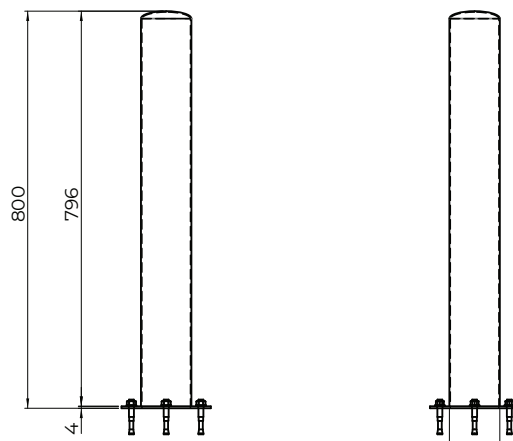

modell BURIED