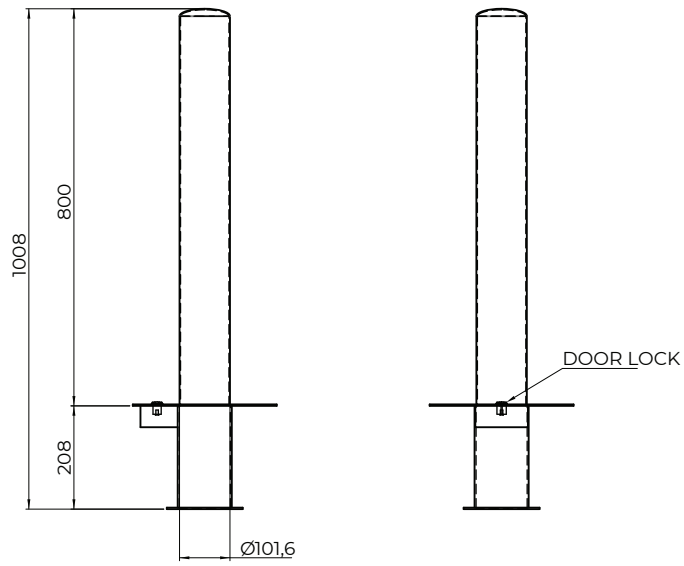

modell REMOVABLE