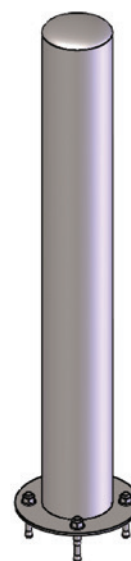

BOLLARD

URBAN FURNISHING

BOLLARD

FIXED

REMOVABLE

BURIED

Bollard from the Urban Furnishing line by New VMR S.r.l.,
entirely made of AISI304 stainless steel,
or AISI316L stainless steel, fixed/buried or removable bollards on demand.

Stainless steel finish or painted with special RAL colours.

Fixed or removable type with flange

MODELS AND DIMENSIONS

MOD 1

AISI304 stainless steel bollard
diameter 101,6mm thickness 2mm and height of 800mm above ground

MOD 2

AISI304 stainless steel bollard
diameter 101,6mm thickness 2mm and height of 800mm above ground,
completed with flange with diameter 190mm and thickness 9mm

MOD 3

AISI304 stainless steel removable bollard
diameter 101,6 mm thickness 2 mm and height of 800mm above ground.
Comes with padlock system

MOD 4

AISI304 stainless steel bollard
diameter 129mm thickness 2 mm and height of 800mm above ground

MOD 5

AISI304 stainless steel bollard
diameter 154mm thickness 2mm and height of 800mm above ground

SIZE