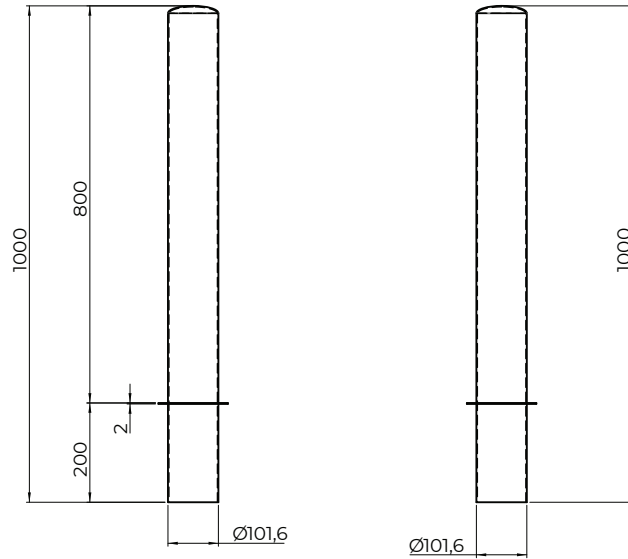

Stainless steel finish or painted with special RAL colours.

Fixed or removable type with flange

MODELS AND DIMENSIONS

MOD 1

AISI304 stainless steel bollard
diameter 101,6mm thickness 2mm and height of 800mm above ground

MOD 2

AISI304 stainless steel bollard
diameter 101,6mm thickness 2mm and height of 800mm above ground,
completed with flange with diameter 190mm and thickness 9mm

MOD 3

AISI304 stainless steel removable bollard
diameter 101,6 mm thickness 2 mm and height of 800mm above ground.
Comes with padlock system

MOD 4

AISI304 stainless steel bollard
diameter 129mm thickness 2 mm and height of 800mm above ground

MOD 5

AISI304 stainless steel bollard
diameter 154mm thickness 2mm and height of 800mm above ground

SIZE